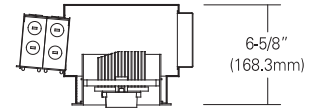

1, 2, 3 or 4 lights 15W, 20W & 30W LED

ACCENT MULTIPLE LIGHTS WITH HIGH WATTAGE LED MODULES

0.75" Trim Flange Dimension

No. of Lamps	Housing WH(Width) x LH(Length)	Trim WT(Width) x LT(Length)	Frame Opening WF(Width) x LF(Length)	Ceiling Cut-Out WC(Width) x LC(Length)
[1LN]	7-9/16" X 7-5/8" (192.5mm X 193.1mm)	6-9/16" X 6-9/16" (166.5mm X 166.5mm)	6-1/16" X 6-1/16" (154mm X 154mm)	6-1/4" X 6-1/4" (158.8mm X 158.8mm)
[2LN]	7-9/16" X 13-1/8" (192.5mm X 332.6mm)	6-9/16" X 11-11/16" (166.5mm X 296.5mm)	6-1/16" X 11-3/16" (154mm X 284mm)	6-1/4" X 11-3/8" (158.8mm X 288.9mm)
[3LN]	7-9/16" X 20-1/8" (192.5mm X 510.6mm)	6-9/16" X 16-13/16" (166.5mm X 426.5mm)	6-1/16" X 16-5/16" (154mm X 414mm)	6-1/4" X 16-1/2" (158.8mm X 419.1mm)
[4LN]	7-9/16" X 27-1/8" (192.5mm X 688.6mm)	6-9/16" X 21-15/16" (166.5mm X 556.5mm)	6-1/16" X 21-7/16" (154mm X 544mm)	6-1/4" X 21-5/8" (158.8mm X 549.3mm)

Trimless Dimension

No. of Lamps	Housing WH(Width) x LH(Length)	Trim WT(Width) x LT(Length)	Frame Opening WF(Width) x LF(Length)	Ceiling Cut-Out WC(Width) x LC(Length)
[1LN]	7-9/16" X 7-5/8" (192.5mm X 193.1mm)	5-9/16" X 5-11/16" (142mm X 144mm)	6-1/16" X 6-1/16" (154mm X 154mm)	6-1/4" X 6-1/4" (158.8mm X 158.8mm)
[2LN]	7-9/16" X 13-1/8" (192.5mm X 332.6mm)	5-9/16" X 10-13/16" (142mm X 274mm)	6-1/16" X 11-3/16" (154mm X 284mm)	6-1/4" X 11-3/8" (158.8mm X 288.9mm)
[3LN]	7-9/16" X 20-1/8" (192.5mm X 510.6mm)	5-9/16" X 15-7/8" (142mm X 403mm)	6-1/16" X 16-5/16" (154mm X 414mm)	6-1/4" X 16-1/2" (158.8mm X 419.1mm)
[4LN]	7-9/16" X 27-1/8" (192.5mm X 688.6mm)	5-9/16" X 21" (142mm X 533mm)	6-1/16" X 21-7/16" (154mm X 544mm)	6-1/4" X 21-5/8" (158.8mm X 549.3mm)