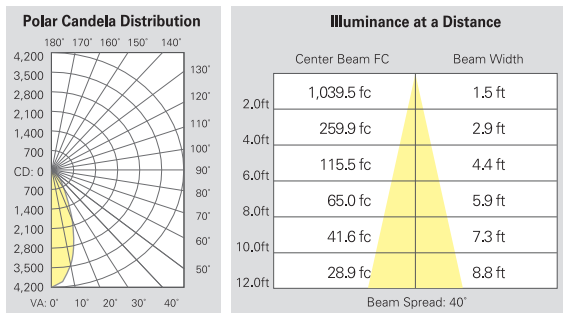

LED Multiple Recessed Luminare

N-Series MCLD-DOB

Catalog #		Type
Project		Date
Prepared by		

1, 2, 3 or 4 lights 15W, 20W & 30W LED

ACCENT MULTIPLE LIGHTS WITH HIGH WATTAGE LED MODULES

SPECIFICATION									
Wattage (+/-5%)	Type	Lumen (+/-5%)	Efficacy LPW (+/-5%)	Beam Angle	CRI (Typical)	LED Quantity	Color (+/-5%)	Lamp Life	Input Voltage
[15W]	N	1,050	70.0	20°	80	1EA (COB)	3000K 3500K 4000K	5 yrs.	120-277V
	M			30°					
	W			40°					
[20W]	N	1,400	70.0	20°	80	1EA (COB)	3000K 3500K 4000K	5 yrs.	120-277V
	M			30°					
	W			40°					
[30W]	N	2,100	70.0	20°	80	1EA (COB)	3000K 3500K 4000K	5 yrs.	120-277V
	M			30°					
	W			40°					

PHOTOMETRIC REPORT

* Contact Factory for IES File

[MCLD-DOB-30W-Narrow]

[MCLD-DOB-30W-Medium]

[MCLD-DOB-30W-Wide]

ORDERING INFORMATION

* Consult with factory for approved dimmers

Housing	No. of Light	Watt	CRI	CCT	Beam Angle	Trim Insert	Trim Interior Finish	Options
MCLD-N-DOB Multiple Cluster LED Recessed Downlight	1LN (1) Light	15 15W (IC)	8 80	27 2700K	N Narrow	OL 0.75" Trim Flange	WW White with White Flange	SNT Snoot
	2LN (2) Light	20 20W (IC)	9 90	30 3000K	M Medium	TL Trimless	BW Black with White Flange	LVR Louver
	3LN (3) Light	30 30W (Non-IC)		40 4000K	W Wide		SW Silver with White Flange	HCL Hex Cell Louver
	4LN (4) Light			50 5000K				LSN Linear Spread Lens LNS UV Lens ML Milk White Lens