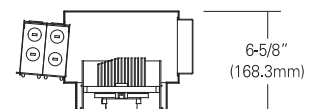

1, 2, 3 or 4 lights 15W, 20W & 30W LED

ACCENT MULTIPLE LIGHTS WITH HIGH WATTAGE LED MODULES

0.75" Trim Flange Dimension

No. of Lamps	Housing WH(Width) x LH(Length)	Trim WT(Width) x LT(Length)	Frame Opening WF(Width) x LF(Length)	Ceiling Cut-Out WC(Width) x LC(Length)
[1LN]	7-9/16" X 7-5/8" (192.5mm X 193.1mm)	6-9/16" X 6-9/16" (166.5mm X 166.5mm)	6-1/16" X 6-1/16" (154mm X 154mm)	6-1/4" X 6-1/4" (158.8mm X 158.8mm)
[2LN]	7-9/16" X 13-1/8" (192.5mm X 332.6mm)	6-9/16" X 11-11/16" (166.5mm X 296.5mm)	6-1/16" X 11-3/16" (154mm X 284mm)	6-1/4" X 11-3/8" (158.8mm X 288.9mm)
[3LN]	7-9/16" X 20-1/8" (192.5mm X 510.6mm)	6-9/16" X 16-13/16" (166.5mm X 426.5mm)	6-1/16" X 16-5/16" (154mm X 414mm)	6-1/4" X 16-1/2" (158.8mm X 419.1mm)
[4LN]	7-9/16" X 27-1/8" (192.5mm X 688.6mm)	6-9/16" X 21-15/16" (166.5mm X 556.5mm)	6-1/16" X 21-7/16" (154mm X 544mm)	6-1/4" X 21-5/8" (158.8mm X 549.3mm)

Trimless Dimension

No. of Lamps	Housing WH(Width) x LH(Length)	Trim WT(Width) x LT(Length)	Frame Opening WF(Width) x LF(Length)	Ceiling Cut-Out WC(Width) x LC(Length)
[1LN]	7-9/16" X 7-5/8" (192.5mm X 193.1mm)	5-9/16" X 5-11/16" (142mm X 144mm)	6-1/16" X 6-1/16" (154mm X 154mm)	6-1/4" X 6-1/4" (158.8mm X 158.8mm)
[2LN]	7-9/16" X 13-1/8" (192.5mm X 332.6mm)	5-9/16" X 10-13/16" (142mm X 274mm)	6-1/16" X 11-3/16" (154mm X 284mm)	6-1/4" X 11-3/8" (158.8mm X 288.9mm)
[3LN]	7-9/16" X 20-1/8" (192.5mm X 510.6mm)	5-9/16" X 15-7/8" (142mm X 403mm)	6-1/16" X 16-5/16" (154mm X 414mm)	6-1/4" X 16-1/2" (158.8mm X 419.1mm)
[4LN]	7-9/16" X 27-1/8" (192.5mm X 688.6mm)	5-9/16" X 21" (142mm X 533mm)	6-1/16" X 21-7/16" (154mm X 544mm)	6-1/4" X 21-5/8" (158.8mm X 549.3mm)