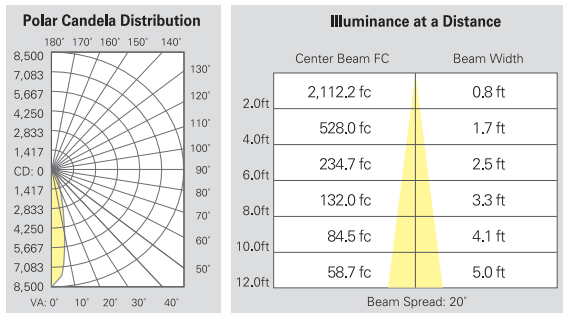

LED Multiple Recessed Luminare

N-Series MCLD-DOB

Catalog #		Type
Project		Date
Prepared by		

1, 2, 3 or 4 lights 15W, 20W & 30W LED

ACCENT MULTIPLE LIGHTS WITH HIGH WATTAGE LED MODULES

SPECIFICATION									
Wattage (+/-5%)	Type	Lumen (+/-5%)	Efficacy LPW (+/-5%)	Beam Angle	CRI (Typical)	LED Quantity	Color (+/-5%)	Lamp Life	Input Voltage
[15W]	N	1,050	70.0	20°	80	1EA (COB)	3000K 3500K 4000K	5 yrs.	120-277V
	M			30°					
	W			40°					
[20W]	N	1,400	70.0	20°	80	1EA (COB)	3000K 3500K 4000K	5 yrs.	120-277V
	M			30°					
	W			40°					
[30W]	N	2,100	70.0	20°	80	1EA (COB)	3000K 3500K 4000K	5 yrs.	120-277V
	M			30°					
	W			40°					

PHOTOMETRIC REPORT

* Contact Factory for IES File

[MCLD-DOB-30W-Narrow]