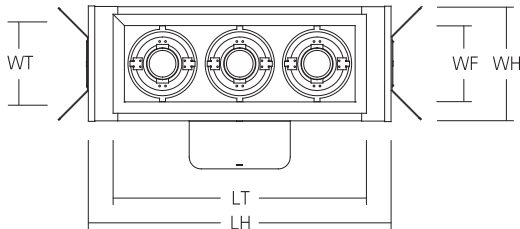

Mounting

- New constructed mounting with channel bracket kit provides 5" vertical adjustment accommodates 1/2" EMT conduit, optional HB-24 or HBC-24 bar hanger or lathing channels for T-bar grid or concealed with spline ceiling.

1, 2, 3 or 4 lights 15W, 20W & 30W LED

ACCENT MULTIPLE LIGHTS WITH HIGH WATTAGE LED MODULES

0.75" Trim Flange Dimension

No. of Lamps	Housing WH(Width) x LH(Length)	Trim WT(Width) x LT(Length)	Frame Opening WF(Width) x LF(Length)	Ceiling Cut-Out WC(Width) x LC(Length)
[1LN]	7-9/16" X 7-5/8" (192.5mm X 193.1mm)	6-9/16" X 6-9/16" (166.5mm X 166.5mm)	6-1/16" X 6-1/16" (154mm X 154mm)	6-1/4" X 6-1/4" (158.8mm X 158.8mm)
[2LN]	7-9/16" X 13-1/8" (192.5mm X 332.6mm)	6-9/16" X 11-11/16" (166.5mm X 296.5mm)	6-1/16" X 11-3/16" (154mm X 284mm)	6-1/4" X 11-3/8" (158.8mm X 288.9mm)
[3LN]	7-9/16" X 20-1/8" (192.5mm X 510.6mm)	6-9/16" X 16-13/16" (166.5mm X 426.5mm)	6-1/16" X 16-5/16" (154mm X 414mm)	6-1/4" X 16-1/2" (158.8mm X 419.1mm)
[4LN]	7-9/16" X 27-1/8" (192.5mm X 688.6mm)	6-9/16" X 21-15/16" (166.5mm X 556.5mm)	6-1/16" X 21-7/16" (154mm X 544mm)	6-1/4" X 21-5/8" (158.8mm X 549.3mm)

Trimless Dimension

No. of Lamps	Housing WH(Width) x LH(Length)	Trim WT(Width) x LT(Length)	Frame Opening WF(Width) x LF(Length)	Ceiling Cut-Out WC(Width) x LC(Length)
[1LN]	7-9/16" X 7-5/8" (192.5mm X 193.1mm)	5-9/16" X 5-11/16" (142mm X 144mm)	6-1/16" X 6-1/16" (154mm X 154mm)	6-1/4" X 6-1/4" (158.8mm X 158.8mm)
[2LN]	7-9/16" X 13-1/8" (192.5mm X 332.6mm)	5-9/16" X 10-13/16" (142mm X 274mm)	6-1/16" X 11-3/16" (154mm X 284mm)	6-1/4" X 11-3/8" (158.8mm X 288.9mm)
[3LN]	7-9/16" X 20-1/8" (192.5mm X 510.6mm)	5-9/16" X 15-7/8" (142mm X 403mm)	6-1/16" X 16-5/16" (154mm X 414mm)	6-1/4" X 16-1/2" (158.8mm X 419.1mm)
[4LN]	7-9/16" X 27-1/8" (192.5mm X 688.6mm)	5-9/16" X 21" (142mm X 533mm)	6-1/16" X 21-7/16" (154mm X 544mm)	6-1/4" X 21-5/8" (158.8mm X 549.3mm)