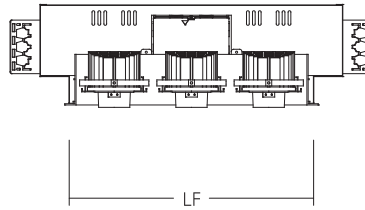

Mounting

- New constructed mounting with channel bracket kit provides 5" vertical adjustment accommodates 1/2" EMT conduit, optional HB-24 or HBC-24 bar hanger or lathing channels for T-bar grid or concealed with spline ceiling.

1, 2, 3 or 4 lights 15W, 20W & 30W LED

ACCENT MULTIPLE LIGHTS WITH HIGH WATTAGE LED MODULES

0.75" Trim Flange Dimension

No. of Lamps	Housing WH(Width) x LH(Length)	Trim WT(Width) x LT(Length)	Frame Opening WF(Width) x LF(Length)	Ceiling Cut-Out WC(Width) x LC(Length)
[1LN]	7-9/16" X 7-5/8" (192.5mm X 193.1mm)	6-9/16" X 6-9/16" (166.5mm X 166.5mm)	6-1/16" X 6-1/16" (154mm X 154mm)	6-1/4" X 6-1/4" (158.8mm X 158.8mm)
[2LN]	7-9/16" X 13-1/8" (192.5mm X 332.6mm)	6-9/16" X 11-11/16" (166.5mm X 296.5mm)	6-1/16" X 11-3/16" (154mm X 284mm)	6-1/4" X 11-3/8" (158.8mm X 288.9mm)
[3LN]	7-9/16" X 20-1/8" (192.5mm X 510.6mm)	6-9/16" X 16-13/16" (166.5mm X 426.5mm)	6-1/16" X 16-5/16" (154mm X 414mm)	6-1/4" X 16-1/2" (158.8mm X 419.1mm)
[4LN]	7-9/16" X 27-1/8" (192.5mm X 688.6mm)	6-9/16" X 21-15/16" (166.5mm X 556.5mm)	6-1/16" X 21-7/16" (154mm X 544mm)	6-1/4" X 21-5/8" (158.8mm X 549.3mm)

Trimless Dimension

No. of Lamps	Housing WH(Width) x LH(Length)	Trim WT(Width) x LT(Length)	Frame Opening WF(Width) x LF(Length)	Ceiling Cut-Out WC(Width) x LC(Length)
[1LN]	7-9/16" X 7-5/8" (192.5mm X 193.1mm)	5-9/16" X 5-11/16" (142mm X 144mm)	6-1/16" X 6-1/16" (154mm X 154mm)	6-1/4" X 6-1/4" (158.8mm X 158.8mm)
[2LN]	7-9/16" X 13-1/8" (192.5mm X 332.6mm)	5-9/16" X 10-13/16" (142mm X 274mm)	6-1/16" X 11-3/16" (154mm X 284mm)	6-1/4" X 11-3/8" (158.8mm X 288.9mm)
[3LN]	7-9/16" X 20-1/8" (192.5mm X 510.6mm)	5-9/16" X 15-7/8" (142mm X 403mm)	6-1/16" X 16-5/16" (154mm X 414mm)	6-1/4" X 16-1/2" (158.8mm X 419.1mm)
[4LN]	7-9/16" X 27-1/8" (192.5mm X 688.6mm)	5-9/16" X 21" (142mm X 533mm)	6-1/16" X 21-7/16" (154mm X 544mm)	6-1/4" X 21-5/8" (158.8mm X 549.3mm)