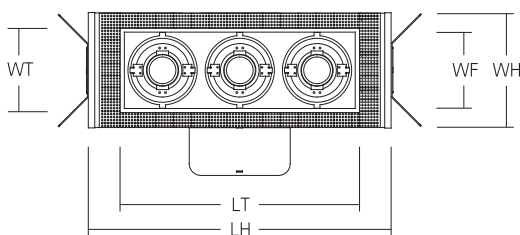

1, 2, 3 or 4 lights 15W, 20W & 30W LED

ACCENT MULTIPLE LIGHTS WITH HIGH WATTAGE LED MODULES

0.75" Trim Flange Dimension

No. of Lamps	Housing WH(Width) x LH(Length)	Trim WT(Width) x LT(Length)	Frame Opening WF(Width) x LF(Length)	Ceiling Cut-Out WC(Width) x LC(Length)
[1LN]	7-9/16" X 7-5/8" (192.5mm X 193.1mm)	6-9/16" X 6-9/16" (166.5mm X 166.5mm)	6-1/16" X 6-1/16" (154mm X 154mm)	6-1/4" X 6-1/4" (158.8mm X 158.8mm)
[2LN]	7-9/16" X 13-1/8" (192.5mm X 332.6mm)	6-9/16" X 11-11/16" (166.5mm X 296.5mm)	6-1/16" X 11-3/16" (154mm X 284mm)	6-1/4" X 11-3/8" (158.8mm X 288.9mm)
[3LN]	7-9/16" X 20-1/8" (192.5mm X 510.6mm)	6-9/16" X 16-13/16" (166.5mm X 426.5mm)	6-1/16" X 16-5/16" (154mm X 414mm)	6-1/4" X 16-1/2" (158.8mm X 419.1mm)
[4LN]	7-9/16" X 27-1/8" (192.5mm X 688.6mm)	6-9/16" X 21-15/16" (166.5mm X 556.5mm)	6-1/16" X 21-7/16" (154mm X 544mm)	6-1/4" X 21-5/8" (158.8mm X 549.3mm)

Trimless Dimension

No. of Lamps	Housing WH(Width) x LH(Length)	Trim WT(Width) x LT(Length)	Frame Opening WF(Width) x LF(Length)	Ceiling Cut-Out WC(Width) x LC(Length)
[1LN]	7-9/16" X 7-5/8" (192.5mm X 193.1mm)	5-9/16" X 5-11/16" (142mm X 144mm)	6-1/16" X 6-1/16" (154mm X 154mm)	6-1/4" X 6-1/4" (158.8mm X 158.8mm)
[2LN]	7-9/16" X 13-1/8" (192.5mm X 332.6mm)	5-9/16" X 10-13/16" (142mm X 274mm)	6-1/16" X 11-3/16" (154mm X 284mm)	6-1/4" X 11-3/8" (158.8mm X 288.9mm)
[3LN]	7-9/16" X 20-1/8" (192.5mm X 510.6mm)	5-9/16" X 15-7/8" (142mm X 403mm)	6-1/16" X 16-5/16" (154mm X 414mm)	6-1/4" X 16-1/2" (158.8mm X 419.1mm)
[4LN]	7-9/16" X 27-1/8" (192.5mm X 688.6mm)	5-9/16" X 21" (142mm X 533mm)	6-1/16" X 21-7/16" (154mm X 544mm)	6-1/4" X 21-5/8" (158.8mm X 549.3mm)