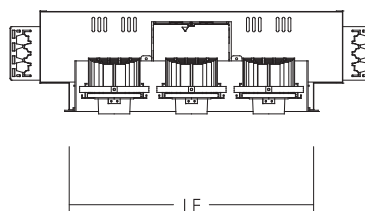

1, 2, 3 or 4 lights 15W, 20W & 30W LED

ACCENT MULTIPLE LIGHTS WITH HIGH WATTAGE LED MODULES

0.75" Trim Flange Dimension

No. of Lamps	Housing WH(Width) x LH(Length)	Trim WT(Width) x LT(Length)	Frame Opening WF(Width) x LF(Length)	Ceiling Cut-Out WC(Width) x LC(Length)
[1LN]	7-9/16" X 7-5/8" (192.5mm X 193.1mm)	6-9/16" X 6-9/16" (166.5mm X 166.5mm)	6-1/16" X 6-1/16" (154mm X 154mm)	6-1/4" X 6-1/4" (158.8mm X 158.8mm)
[2LN]	7-9/16" X 13-1/8" (192.5mm X 332.6mm)	6-9/16" X 11-11/16" (166.5mm X 296.5mm)	6-1/16" X 11-3/16" (154mm X 284mm)	6-1/4" X 11-3/8" (158.8mm X 288.9mm)
[3LN]	7-9/16" X 20-1/8" (192.5mm X 510.6mm)	6-9/16" X 16-13/16" (166.5mm X 426.5mm)	6-1/16" X 16-5/16" (154mm X 414mm)	6-1/4" X 16-1/2" (158.8mm X 419.1mm)
[4LN]	7-9/16" X 27-1/8" (192.5mm X 688.6mm)	6-9/16" X 21-15/16" (166.5mm X 556.5mm)	6-1/16" X 21-7/16" (154mm X 544mm)	6-1/4" X 21-5/8" (158.8mm X 549.3mm)

Trimless Dimension

No. of Lamps	Housing WH(Width) x LH(Length)	Trim WT(Width) x LT(Length)	Frame Opening WF(Width) x LF(Length)	Ceiling Cut-Out WC(Width) x LC(Length)
[1LN]	7-9/16" X 7-5/8" (192.5mm X 193.1mm)	5-9/16" X 5-11/16" (142mm X 144mm)	6-1/16" X 6-1/16" (154mm X 154mm)	6-1/4" X 6-1/4" (158.8mm X 158.8mm)
[2LN]	7-9/16" X 13-1/8" (192.5mm X 332.6mm)	5-9/16" X 10-13/16" (142mm X 274mm)	6-1/16" X 11-3/16" (154mm X 284mm)	6-1/4" X 11-3/8" (158.8mm X 288.9mm)
[3LN]	7-9/16" X 20-1/8" (192.5mm X 510.6mm)	5-9/16" X 15-7/8" (142mm X 403mm)	6-1/16" X 16-5/16" (154mm X 414mm)	6-1/4" X 16-1/2" (158.8mm X 419.1mm)
[4LN]	7-9/16" X 27-1/8" (192.5mm X 688.6mm)	5-9/16" X 21" (142mm X 533mm)	6-1/16" X 21-7/16" (154mm X 544mm)	6-1/4" X 21-5/8" (158.8mm X 549.3mm)