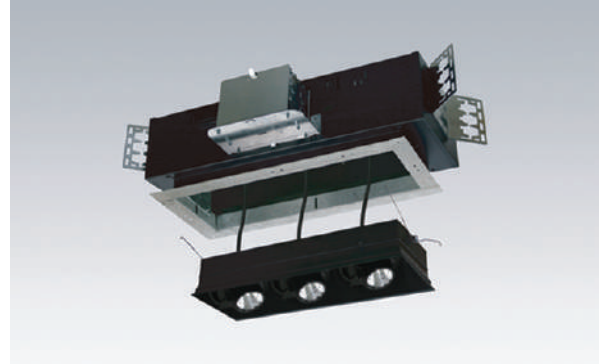

LED Multiple Recessed Luminare

N-Series MCLD-DOB

Catalog #		Type
Project		Date
Prepared by		

1, 2, 3 or 4 lights 15W, 20W & 30W LED

ACCENT MULTIPLE LIGHTS WITH HIGH WATTAGE LED MODULES

Finish : ■ Black
 ■ Silver
 □ White

■ 0.75" Trim Flange

■ Trimless

DESCRIPTION

The Multiple Cluster LED Recessed MCLD[®] Downlight is a family of MCLD series and designed by higher advanced LED technology with AC module by customized IC embeded circuit on board for full dimming by most of Triac or 0-10V dimming switches in the market. Low heat, long life running from DOB technology can warrant more than 5years in weather change circumstances with (-30~+40) range. It's provided with high end product and energy efficiency of the new LED source and offer in new construction with 1 to 4 lamp version. Equivalent to MCLD PAR20 / MR16 size housing. IC and Non-IC rated in metal housing. Max.30W rated on each head for Non-IC and Max.20W in IC insulated ceiling.

FEATURES and FUNCTIONS

Housing

- New construction housing available in single lampthrough 4 lamps models.
- Designed for easier accessible from below ceiling.

Trim

- Die casting powder coated trim and 0.75" overlap trim flange around the ceiling opening.

Mounting

- New constructed mounting with channel bracket kit provides 5" vertical adjustment accommodates 1/2" EMT conduit, optional HB-24 or HBC-24 bar hanger or lathing channels for T-bar grid or concealed with spline ceiling.