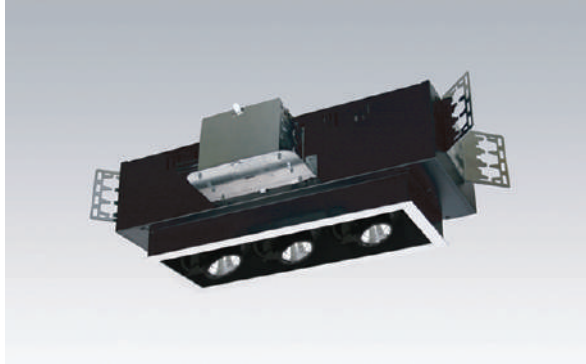

LED Multiple Recessed Luminare

N-Series MCLD-DOB

Catalog #		Type
Project		Date
Prepared by		

1, 2, 3 or 4 lights 15W, 20W & 30W LED

ACCENT MULTIPLE LIGHTS WITH HIGH WATTAGE LED MODULES

Finish : ■ Black
■ Silver
□ White

■ 0.75" Trim Flange