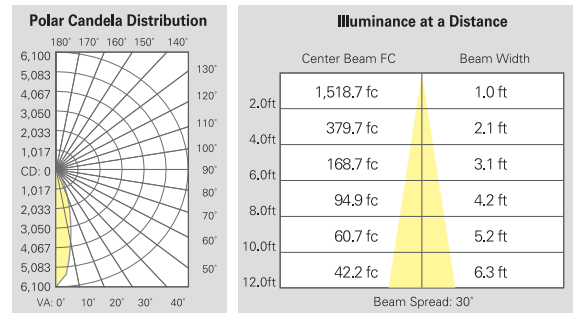

[MCLD-DOB-30W-Medium]